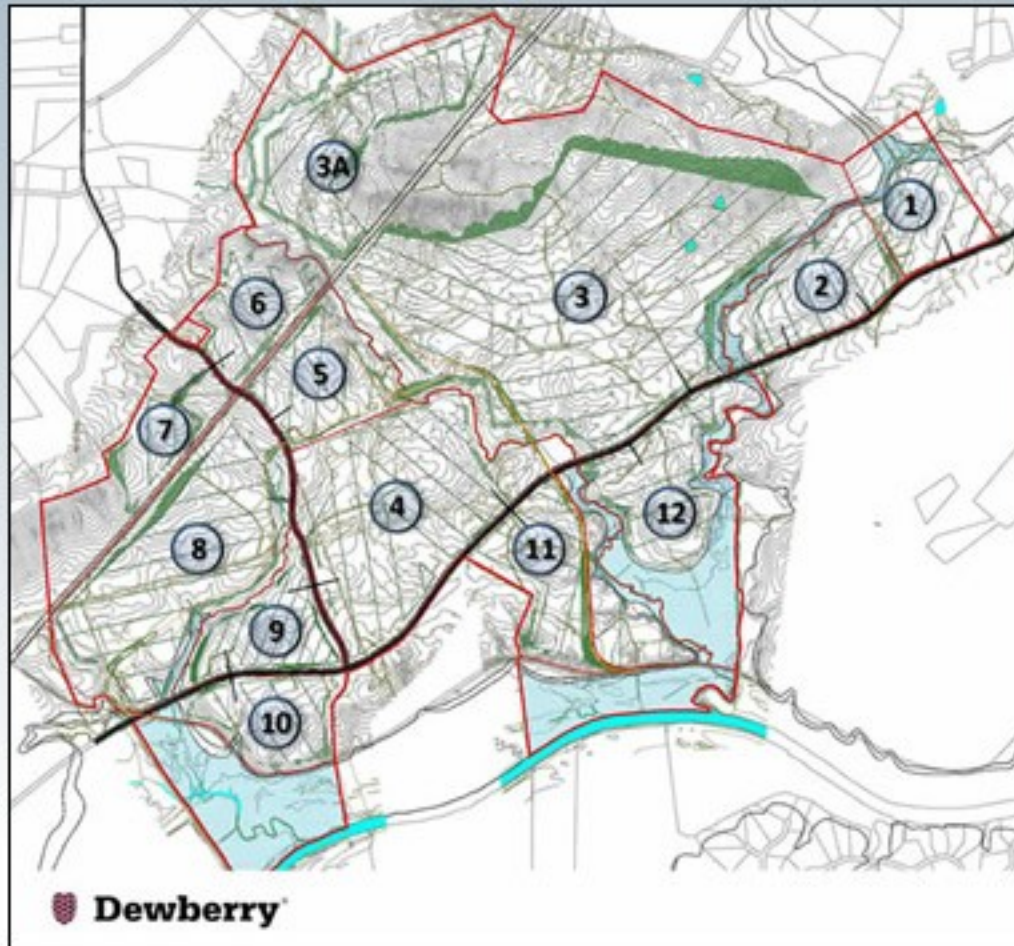

# Southern Virginia Regional Alliance

## Berry Hill Mega Park

- 3,500 acres (Publicly owned land)
- Largest in Virginia and 5th largest on East Coast
- Lot 3 is the largest lot with 1,296 total acres with a 604 acre pad
- Lot 4 is a 327 acre lot that is expected to have a graded pad of 250 acres by mid 2013
- MegaSite Certification to be granted by McCallum Sweeney by end of first quarter 2012
- Rail served by Norfolk Southern
- Full heavy industrial utilities are available including water, sewer, electric, natural gas and fiber
- Zoned M-2, Heavy Industrial